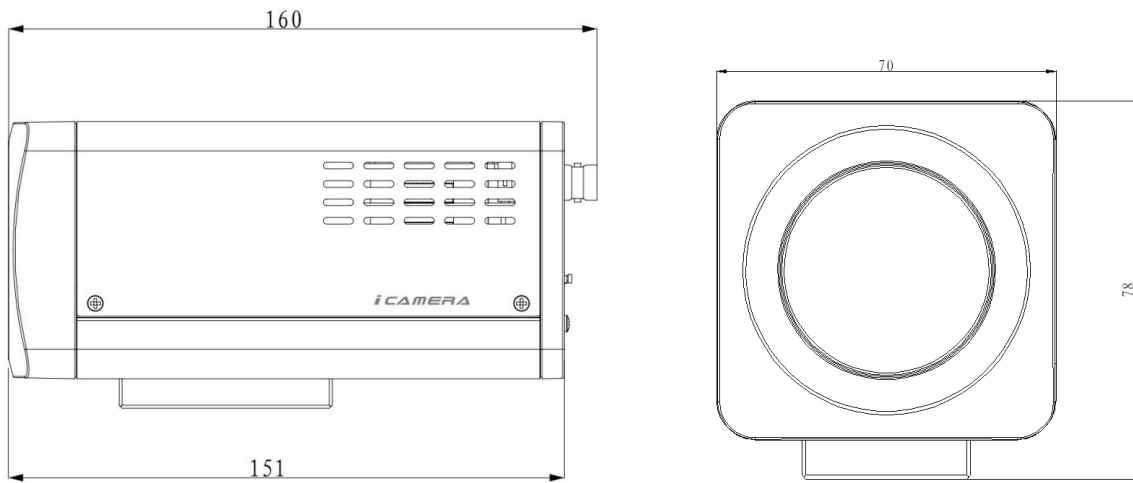

## Technical Specifications

<b>Model</b>	<b>DH-SDZ1020S-N</b>	
<b>Camera</b>		
Image Sensor	1/3" 1.3Mp Exmor CMOS	
Effective Pixels	1280(H) x 960(V), 1.3 Megapixels	
Scanning System	Progressive	
Electronic Shutter Speed	1/1 ~ 1/30,000s	
Min. Illumination	Color: 0.05Lux/F1.4 B/W: 0.005 Lux/F1.4	
S/N Ratio	More than 50dB	
Video Output	BNC(1.0Vp-p/75Ω), PAL / NTSC	
<b>Camera Features</b>		
Day/Night	Auto(ICR) / Color / B/W	
Backlight Compensation	BLC / HLC / DWDR	
White Balance	Auto, ATW, Indoor, Outdoor, Manual	
Gain Control	Auto / Manual	
Noise Reduction	2D / 3D	
Privacy Masking	Up to 24 areas	
Digital Zoom	16x	
<b>Lens</b>		
Focal Length	4.7mm ~ 94.0mm (20x Optical zoom)	
Max Aperture	F1.4 ~ F2.6	
Focus Control	Auto/ Manual	
Angle of View	H: 54.1° ~ 3.2°	
Close Focus Distance	100mm~ 1000mm	
<b>Video</b>		
Compression	H.264 / MJPEG	
Resolution	1.3M(1280×960)/720P(1280×720) / D1(704×576/704×480) / CIF(352×288/352×240)	
Frame Rate	Main Stream	1.3M/720P(1 ~ 25/30fps)
	Sub Stream	D1/CIF(1 ~ 25/30fps)
<b>Audio</b>		
Compression	G.711a / G.711u(32kbps) / PCM(128kbps)	
Interface	1/1 channel In/Out	
<b>Network</b>		
Ethernet	RJ-45 (10/100Base-T)	
Protocol	IPv4/IPv6, HTTP, HTTPS, SSL, TCP/IP, UDP, UPnP, ICMP, IGMP, SNMP, RTSP, RTP, SMTP, NTP, DHCP, DNS, PPPOE, DDNS, FTP, IP Filter, QoS, Bonjour	
ONVIF	ONVIF Profile S	
Max. User Access	20 users	
Smart Phone	iPhone, iPad, Android, Windows Phone	
<b>Auxiliary Interface</b>		
RS232	1 port	
RS485	1 port	
Memory Slot	Micro SD, Max 64GB	

## VICAAH\*HX20

Alarm	2/1 channel In/Out
<b>General</b>	
Power Supply	AC 24V/DC 12V Optional , PoE
Power Consumption	< 10W
Operating Temperature	0°C ~ +70°C / < 90%RH
Dimensions	151mm × 70mm × 70mm
Weight	100g

### Dimensions (mm)