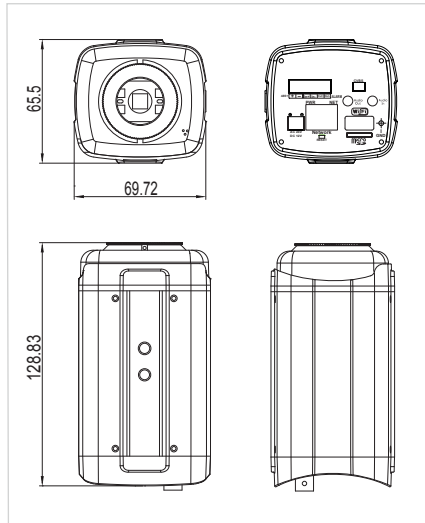

ONVIF v2.2

Dimension

(Unit : mm)

Related Products

Model	KC-IB321
Video	
Image Sensor	1/3" Panasonic Progressive CMOS
Max. Resolution	1920 x 1080
Min. Illustration	Color : 1.0 Lux, 0.002 Lux (Sens-up) BW : 0.5 Lux, 0.001 Lux (Sens-up)
Video Out	CVBS : 1.0 Vp-p/75 ohm Composite
Lens	
Lens Type	Manual / DC Auto Iris
Mount Type	C / CS Mount
Focal Length	--
Aperture Ratio	--
View Angle (H & V)	--
Pan/Tilt/Rotate	--
Focus Control	Manual & Focus Assist
Operation	
ICR for Day & Night	Yes
IR LED	--
Night Vision Distance	--
OSD Control	Through Web
ID & Camera Title	On / Off
Day & Night	Auto(ICR) / Color / BW / EXT_L / EXT-H
BLC/WDR	Off / WDR / BLC / Defog / HLC
3D-DNR	Off / Low / Middle / High
Motion Detection	16 Blocks (On / Off)
Privacy Masking	16 Masks (On / Off)
Digital Zoom	x1 - x4 (On / Off)
Electronic Shutter Speed	Auto / Manual (1/50 ~ 1/60,000 Sec) / FLK
Sens-Up (Digital Slow Shutter)	Off / x2 ~ x8
AGC	On / Off (0-20 Steps)
White Balance	Auto / Autoext / Push / Manual
Flip/Mirror	Flip On / Off, Mirror On / Off
Alarm I/O	1 / 1
Alarm Event	Event Recording on Micro SD Card, E-Mail Notification with Snap Shot File Upload via FTP Server
RS-485	Yes
Network	
Ethernet	RJ-45 (10/100 Base-T)
Connection Mode	Fixed IP, DHCP & DDNS
Video Compression	H.264
Frame & Resolution	Max. 30 fps at 1920x1080
Dual-Stream	Main Stream(1080p) & Sub-Stream(D1)
Bitrate Control	CBR/VBR, Network Bandwidth Control
Audio I/O	Built-in Mic & Line-in / Line-out
2-Way Audio	Yes
Protocol	TCP/IP, HTTP, RTP/RTSP, UDP, DHCP, FTP, SMTP, NTP, ARP, ICMP, DDNS(STL), ONVIF(v2.2), STL
Security	Multi-Level Passwod, IP & Mac Filtering
Max. User Access	Up to 32
ONVIF Compliance	v2.2
Remote Monitoring	CMS & MobileViewer (iPhone & Android Phone) All Kinds of Web Browser (I/E, Safari, ChromeFirefox, Opera)
Record	
Local Record	Micro SD/SDHC Card (with Safety Removal)
Remote Record	64 Ch NVR S/W (Default Package)
Local Record Mode	Continuous, Motion, Sensor Recording & NFR (Network Failed Recording)
Special Features	
PUSH Video Call	PUSH Video Call to iPhone/iPad
Wireless (Wi-Fi)	Option (USB Wi-Fi Module)
POS Integration	Option (USB-to-RS232 Converter)
Intensive Record	Yes
Environment	
Installation	Indoor
Weather Proof	--
Vandal Proof	--
Operating Temp/Humidity	-10 ~ 55 °C / Less than 90% RH
Built-in Fan & Heater	--
General	
Input Voltage	D/C12V & A/C24V and PoE (IEEE 802.3 af)
Dimension	129 x 70 x 66 mm (LxWxH)