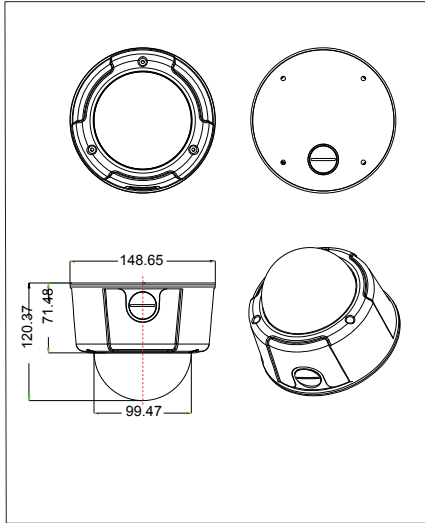

ONVIF v2.2

Dimension

(Unit : mm)

Model	KC-IV321L	KC-IV321LH
Video		
Image Sensor	1/3" Panasonic Progressive CMOS	
Max. Resolution	1920 x 1080	
Min. Illumination	Color : 1.0 Lux, 0.002 Lux (Sens-up) BW : 0.5 Lux, 0.001 Lux (Sens-up)	
Video Out	CVBS : 1.0 Vp-p/75 ohm Composite	
Lens		
Lens Type	DC Auto Iris	
Mount Type	Board-in Type	
Focal Length	f : 2.8~12 mm	
Aperture Ratio	F1.4	
View Angle (H & V)	H : 92°~ 27.2°, V : 69°~ 20.4°	
Pan/Tilt/Rotate	0°~355° / 0°~90° / 0°~355°	
Focus Control	Manual & FocusAssist	
Operation		
ICR for Day & Night	Yes	
IR LED	30 pcs	
Night Vision Distance	25 meters	
OSD Control	Through Web	
ID & Camera Title	On / O	
Day & Night	Auto(ICR) / Color / BW / EXT_L / EXT-H	
BLC/WDR	O / WDR / BLC / Defog / HLC	
3D-DNR	O / Low / Middle / High	
Motion Detection	16 Blocks (On / O)	
Privacy Masking	16 Masks (On / O)	
Digital Zoom	x1~x4 (On / O)	
Electronic Shutter Speed	Auto / Manual (1/50~1/60,000 Sec) / FLK	
Sens-Up (Digital Slow Shutter)	O / x2 ~ x8	
AGC	On / O (0~20 Steps)	
White Balance	Auto / Autoext / Push / Manual	
Flip/Mirror	Flip On / O, Mirror On / O	
Alarm I/O	1 / 1	
Alarm Event	Event Recording on Micro SD Card, E-Mail Notification with Snap Shot File Upload via FTP Server	
RS-485	Yes	
Network		
Ethernet	RJ-45 (10/100 Base-T)	
Connection Mode	Fixed IP, DHCP & DDNS	
Video Compression	H.264	
Frame & Resolution	Max. 30 fps at 1920x1080	
Dual-Stream	Main Stream(1080p) & Sub-Stream(D1)	
Bitrate Control	CBR/VBR, Network Bandwidth Control	
Audio I/O	Line-in / Line-out	
2-Way Audio	Yes	
Protocol	TCP/IP, HTTP, RTP/RTSP, UDP, DHCP, FTP, SMTP, NTP, ARP, ICMP, DDNS(STL), ONVIF(v2.2), STL	
Security	Multi-Level Passwod, IP&Mac Filtering	
Max. User Access	Up to 32	
ONVIF Compliance	v2.2	
Remote Monitoring	CMS & MobileViewer (iPhone & Android Phone) All Kinds of Web Browser (I/E, Safari, Chrome, Firefox, Opera)	
Record		
Local Record	Micro SD/SDHC Card (with Safety Removal)	
Remote Record	64 Ch NVR S/W (Default Package)	
Local Record Mode	Continuous, Motion, Sensor Recording & NFR (Network Failed Recording)	
Special Features		
PUSH Video Call Wireless (Wi-Fi)	PUSH Video Call to iPhone/iPad Option (USB Wi-Fi Module)	
POS Integration	Option (USB-to-RS232 Converter)	
Intensive Record	Yes	
Environment		
Installation	Outdoor	
Weather Proof	IP66	
Vandal Proof	Yes	
Operating Temp/Humidity	-10 ~ 55 °C / Less than 90% RH	
Built-in Fan & Heater	--	
		-40 ~ 55 °C with Fan&Heater Heater works at A/C 24V
General		
Input Voltage	D/C12V & A/C24V and PoE (IEEE 802.3 af)	
Dimension	150 x 127 mm (DxH)	