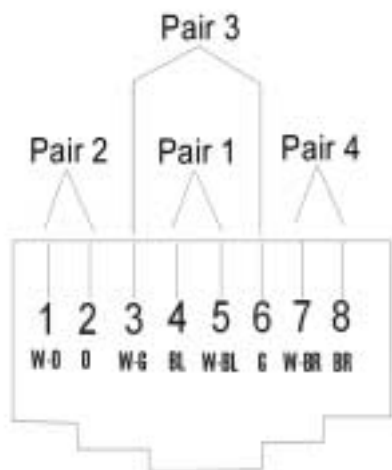

## VIEMC\*P111AV (1xBNC to 1xRJ45 with audio)

Front/Rear of VIEMC\*P111AV

## VIEMC\*P111VT (1xBNC to terminals)

Front/Rear of VIEMC\*P111VT

<b>RJ-45 JACK</b>	
PIN	Colour
1	white - orange
2	orange
3	white - green
4	blue
5	white - blue
6	green
7	white - brown
8	brown

	<b>P111V</b>	<b>P111VT</b>	<b>P111AV</b>	<b>P111VP</b>
VIDEO INPUTS (BNC)	1	1	1	1
INPUT TYPE	1Vpp, 75 Ohms	1Vpp, 75 Ohms	1Vpp, 75 Ohms	1Vpp, 75 Ohms
AUDIO INPUTS (RCA)	X	X	2 way	X
INPUT TYPE	X	X	2Vpp	X
RJ-45 OUTPUTS	1	Terminals	1	1
VIDEO BANDWIDTH	12 MHz			
MAX. DISTANCE	600 meters (b/w), 400 meters (colour)			
RECOMMENDED CABLE	Twisted Pair CAT5 (AWG24)			
POWER SUPPLY FOR CAMERA	X	X	X	YES
DIMENSIONS (WxHxD)	69x22x25 [mm]	69x22x25 [mm]	110x24x78 [mm]	69x22x25 [mm]