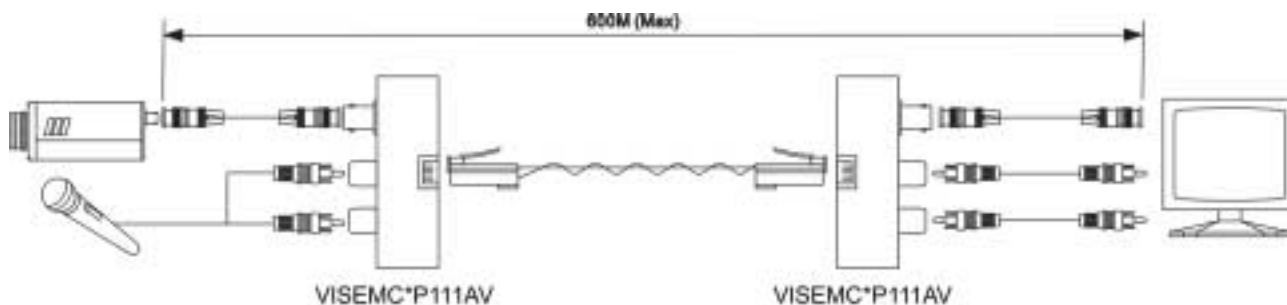

### VISEMC\*P111VP (1xBNC to 1xRJ45 with power)

VISEMC\*P111VP with VISEMC\*P414VP and VISEMC\*P414VD

Front/Rear of VISEMC\*P111VP

## VIEMC\*P111AV (1xBNC to 1xRJ45 with audio)

Front/Rear of VIEMC\*P111AV

## VIEMC\*P111VT (1xBNC to terminals)

Front/Rear of VIEMC\*P111VT

<b>RJ-45 JACK</b>	
PIN	Colour
1	white - orange
2	orange
3	white - green
4	blue
5	white - blue
6	green
7	white - brown
8	brown

	<b>P111V</b>	<b>P111VT</b>	<b>P111AV</b>	<b>P111VP</b>
VIDEO INPUTS (BNC)	1	1	1	1
INPUT TYPE	1Vpp, 75 Ohms	1Vpp, 75 Ohms	1Vpp, 75 Ohms	1Vpp, 75 Ohms
AUDIO INPUTS (RCA)	X	X	2 way	X
INPUT TYPE	X	X	2Vpp	X
RJ-45 OUTPUTS	1	Terminals	1	1
VIDEO BANDWIDTH	12 MHz			
MAX. DISTANCE	600 meters (b/w), 400 meters (colour)			
RECOMMENDED CABLE	Twisted Pair CAT5 (AWG24)			
POWER SUPPLY FOR CAMERA	X	X	X	YES
DIMENSIONS (WxHxD)	69x22x25 [mm]	69x22x25 [mm]	110x24x78 [mm]	69x22x25 [mm]