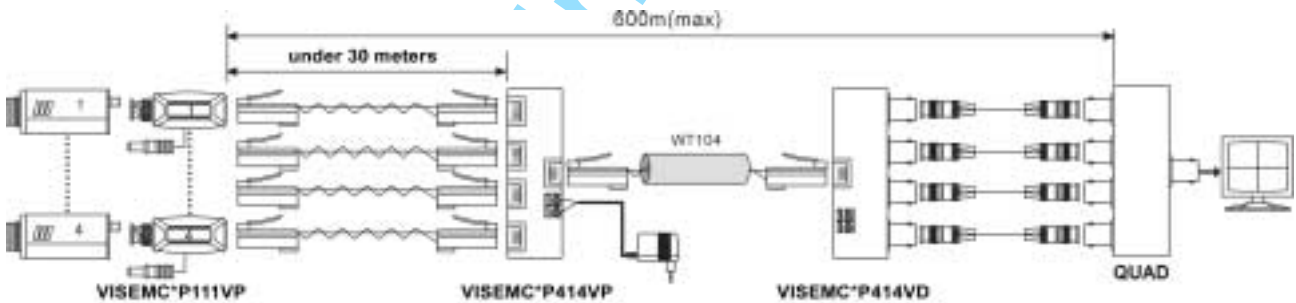

VISEMC*P111VP (1xBNC to 1xRJ45 with power)

VISEMC*P111VP with VISEMC*P414VP and VISEMC*P414VD