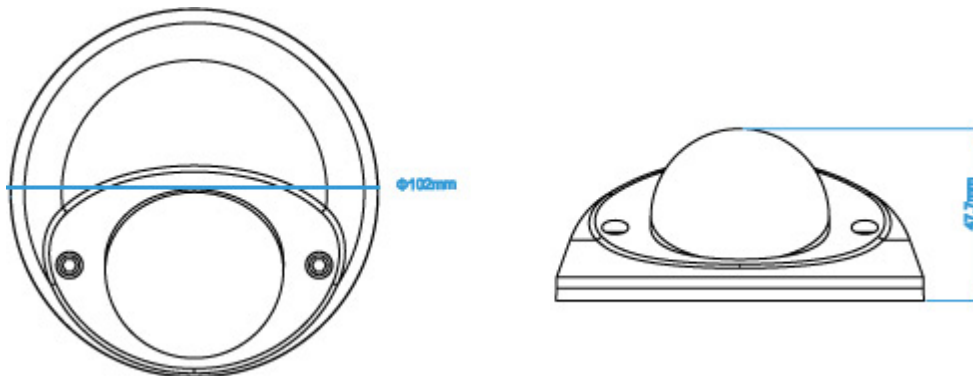

SPECIFICATIONS

■ Network	
Network Compression	H.264 (Main Profile) / MJPEG
Multiple Video Streaming (Encode Modes, IPS, Resolution)	4 (H.264, MJPEG)
LAN Port	YES
LAN Speed	10/100 Based-T Ethernet
Supported Protocols	DDNS, PPPoE, DHCP, NTP, SNTP, TCP/IP, ICMP, SMTP, FTP, HTTP, RTP, RTSP, RTCP, IPv4, Bonjour, UPnP, DNS, UDP, IGMP, QoS
ONVIF Compatible	YES (Profile S)
Frame Rate	30 fps
Number of Online Users	10
Security	(1) Multiple user access levels with password (2) IP address filtering (3) Digest authentication
Remote Access	(1) Internet Explorer on Windows operating system (2) 16CH Video Viewer on Windows & MAC operating system (3) EagleEyes on iPhone, iPad & Android mobile devices
■ Camera	
Image Sensor	1/2.9" SONY CMOS image sensor
Video Resolution	1080P to CIF
Min Illumination	1 Lux / F1.5
Shutter Speed	1/10,000 ~ 1/7.5 (Slow shutter)

SPECIFICATIONS (CONTINUED)

■ Camera	
S/N Ratio	More than 48dB (AGC off)
Lens	f3.8mm / F1.5
Viewing Angle	83.2° (Diagonal) / 73.2° (Horizontal) / 42.8° (Vertical)
White Balance	ATW
AGC	Auto
IRIS Mode	AES
WDR	YES
POE	YES (IEEE 802.3af)
External Alarm I/O	YES (1 input / 1 output)
MicroSD Card Slot	YES
Vandal Resistance	IK08
Power Source (±10%)	12V / 1A
Operating Temperature	0°C~40°C
Current Consumption (±10%)	220mA ~ 290mA
Power Consumption (±10%)	4.5W Max (PoE) ; 4.5W Max (PoN) ; 3.5W Max (DC Adapter)
■ Others	
Mobile Surveillance	iOS & Android mobile devices
Motion Detection	YES
Event Notification	FTP / Email / SMS
3-Axis	YES
RTC (real-time clock)	YES
Digital Pan / Tilt / Zoom	YES
Minimum Web Browsing Requirements	<ul style="list-style-type: none"> • Intel core i3 or higher, or equivalent AMD • 2GB RAM • AGP graphics card, Direct Draw, 32MB RAM • Windows 7, Windows Vista & Windows XP, DirectX 9.0 or later • Internet Explorer 7.x or later

*The specifications are subject to change without notice.

DIMENSIONS

** Dimensional tolerance: ± 5mm