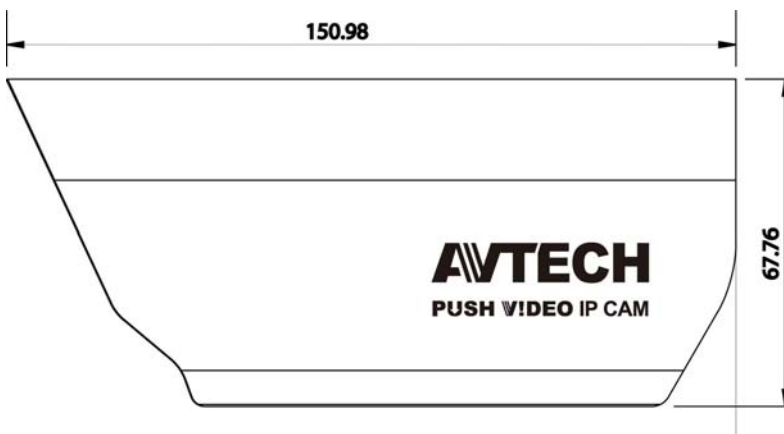

Dimensions (mm)

* Dimensional tolerance: (± 5 mm)

SPECIFICATIONS

■ Network	
Network Compression	H.264 / MPEG4 / MJPEG
Multiple Video Streaming (Encode Modes, IPS, Resolution)	3 (H.264, MJPEG, MPEG4)
LAN Port	YES
LAN Speed	10/100 Based-T Ethernet
Supported Protocols	DDNS, PPPoE, DHCP, NTP, SNTP, TCP/IP, ICMP, SMTP, FTP, HTTP, RTP, RTSP, UPnP
Frame Rate	NTSC:30, PAL:25
Number of Online Users	10
Security	Multiple user access levels with password
Remote Access	(1) Internet Explorer on Windows operating system (2) EagleEyes on iPhone, iPad & Android mobile devices
■ Camera	
Image Sensor	1/3" HR image sensor
Video Resolution	SXGA, SXVGA, 720P, VGA, QVGA
Min Illumination	0.1 Lux / F1.5, 0 Lux (IR LED ON)
S/N Ratio	More than 48dB (AGC off)
Lens	f3.8mm / F1.5
Viewing Angle	80.4°(Diagonal)
IR LED	35 Uints
IR Effective Range	Up to 15 meters
White Balance	ATW
AGC	Auto
IRIS Mode	AES
External Alarm I/O	YES
Memory storage	10MB (Built-in)
Power Source (±10%)	12V / 1A
Operating Temperature	-20°C ~40°C
■ Others	
Mobile Surveillance	iPhone / Android mobile device
Motion Detection	YES
Event Notification	FTP / Email / Push Video
RTC (real-time clock)	YES
Digital Pan / Tilt / Zoom	YES
Minimum Web Browsing Requirements	<ul style="list-style-type: none"> • Pentium 4 CPU 1.3 GHz or higher, or equivalent AMD • 256 MB RAM • AGP graphics card, Direct Draw, 32MB RAM • Windows 7, Vista & XP, DirectX 9.0 or later • Internet Explorer 7.x or later

* The specifications are subject to change without notice.

** Dimensional tolerance: (± 5mm)