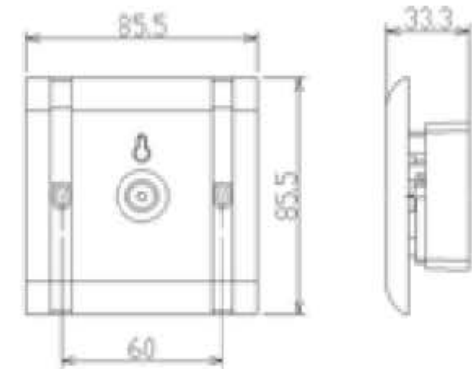

HO-01DEmergency Button

ABS Plastic Housing

| | |
|---------------------|-------------|
| Contact Mode | N.O. / N.C. |
| Rated current | 300(mA) |
| Rated Voltage (VDC) | 250 |
| G.W.(kgs) | 12 |
| QTY(pcs) | 160 |
| Meas:(mm) | 370*370*380 |